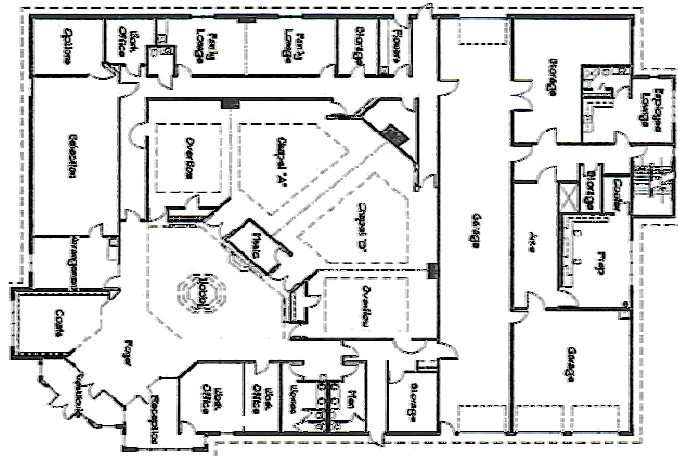

Your Source from Start to Finish!