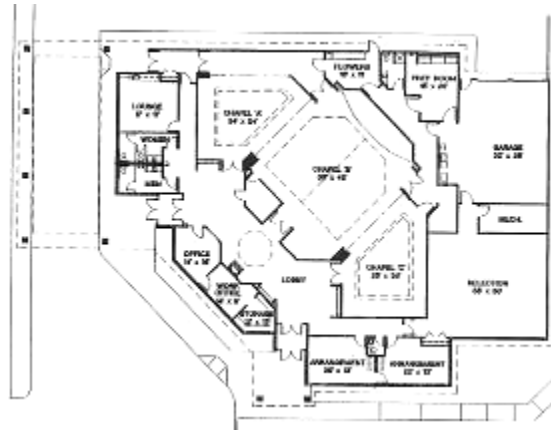

Your Source from Start to Finish!